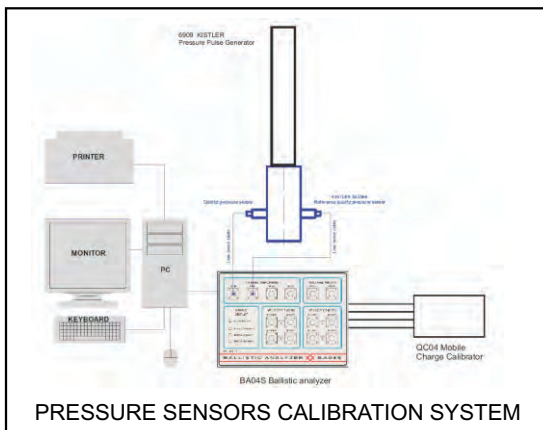

BALLISTIC MEASURING SYSTEM 2010

ASSEMBLY:

- WTS03 L11-1 Weatherproof Target System Ip66
- WTS03 Weatherproof Target System Ip66
- WLS03 Weatherproof Light Screen Ip66
- BA04S2 Ballistic analyzer
- BA04SE Ballistic analyzer
- QC04 Mobile Charge Calibrator
- KISTLER PRESSURE SENSORS

WTS03 L11-1 Weatherproof Target System IP66

WTS03

WLS03

BA04 S2

QC04

BA04 SE

FD01 Flash Detector

PRESSURE SENSORS CALIBRATION SYSTEM