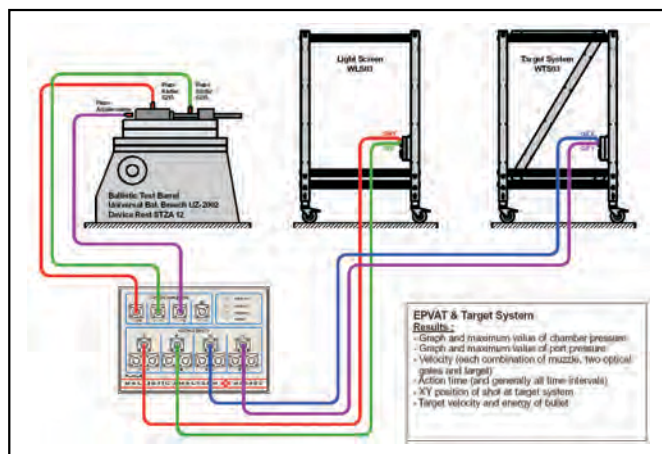

BALLISTIC MEASURING SYSTEM 2010

ASSEMBLY:

- WTS03 L11-1 Weatherproof Target System Ip66
- WTS03 Weatherproof Target System Ip66
- WLS03 Weatherproof Light Screen Ip66
- BA04S2 Ballistic analyzer
- BA04SE Ballistic analyzer
- QC04 Mobile Charge Calibrator
- KISTLER PRESSURE SENSORS

WTS03 L11-1 Weatherproof Target System IP66

WTS03

WLS03

BA04 S2

QC04

BA04 SE

FD01 Flash Detector

PRESSURE SENSORS CALIBRATION SYSTEM