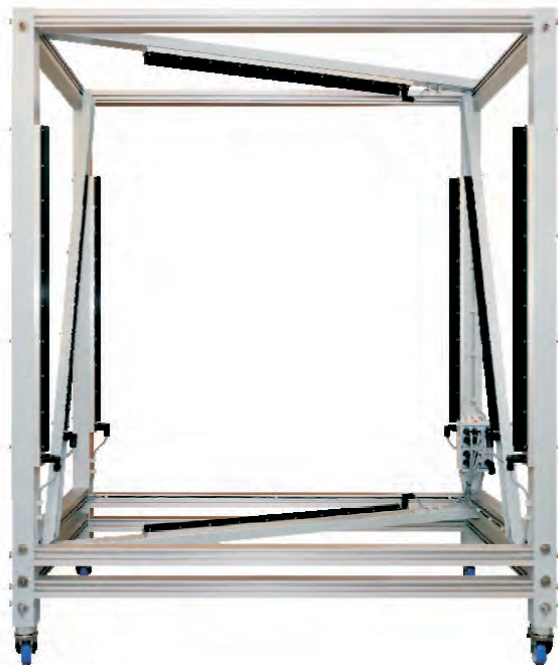

BALLISTIC MEASURING SYSTEM 2010

ASSEMBLY:

- WTS03 L11-1 Weatherproof Target System Ip66
- WTS03 Weatherproof Target System Ip66
- WLS03 Weatherproof Light Screen Ip66
- BA04S2 Ballistic analyzer
- BA04SE Ballistic analyzer
- QC04 Mobile Charge Calibrator
- KISTLER PRESSURE SENSORS

WTS03 L11-1 Weatherproof Target System IP66

WTS03

WLS03

BA04 S2

QC04

BA04 SE

FD01 Flash Detector

PRESSURE SENSORS CALIBRATION SYSTEM