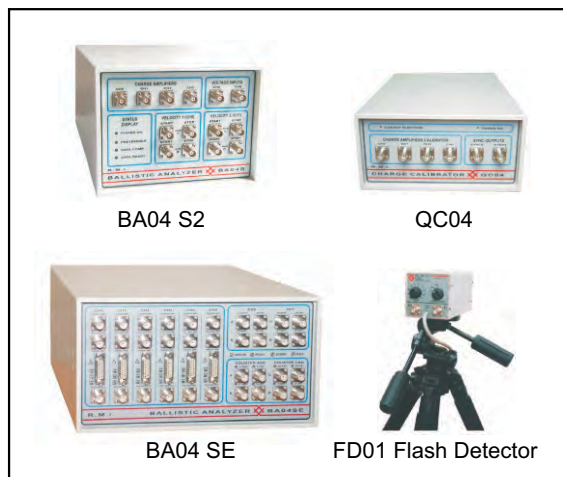

BALLISTIC MEASURING SYSTEM 2010

ASSEMBLY:

- WTS03 L11-1 Weatherproof Target System Ip66
- WTS03 Weatherproof Target System Ip66
- WLS03 Weatherproof Light Screen Ip66
- BA04S2 Ballistic analyzer
- BA04SE Ballistic analyzer
- QC04 Mobile Charge Calibrator
- KISTLER PRESSURE SENSORS

WTS03 L11-1 Weatherproof Target System IP66

WTS03

WLS03

BA04 S2

QC04

BA04 SE

FD01 Flash Detector

PRESSURE SENSORS CALIBRATION SYSTEM