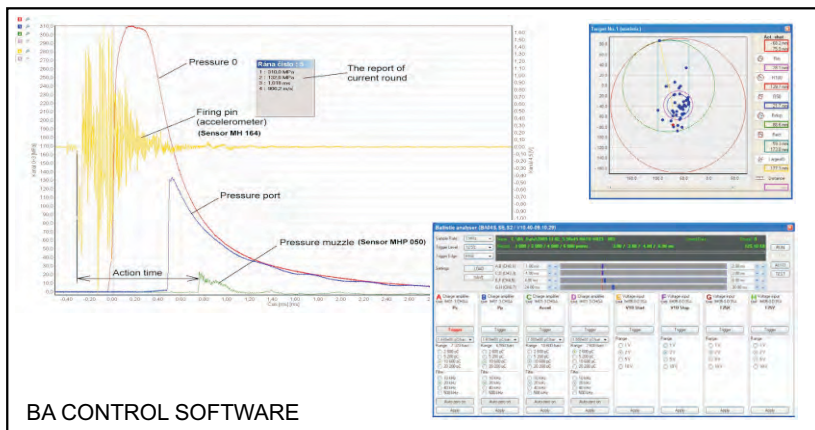

BALLISTIC MEASURING SYSTEM 2010

ASSEMBLY:

- WTS03 L11-1 Weatherproof Target System Ip66
- WTS03 Weatherproof Target System Ip66
- WLS03 Weatherproof Light Screen Ip66
- BA04S2 Ballistic analyzer
- BA04SE Ballistic analyzer
- QC04 Mobile Charge Calibrator
- KISTLER PRESSURE SENSORS

WTS03 L11-1 Weatherproof Target System IP66

WTS03

WLS03

BA04 S2

QC04

BA04 SE

FD01 Flash Detector

PRESSURE SENSORS CALIBRATION SYSTEM