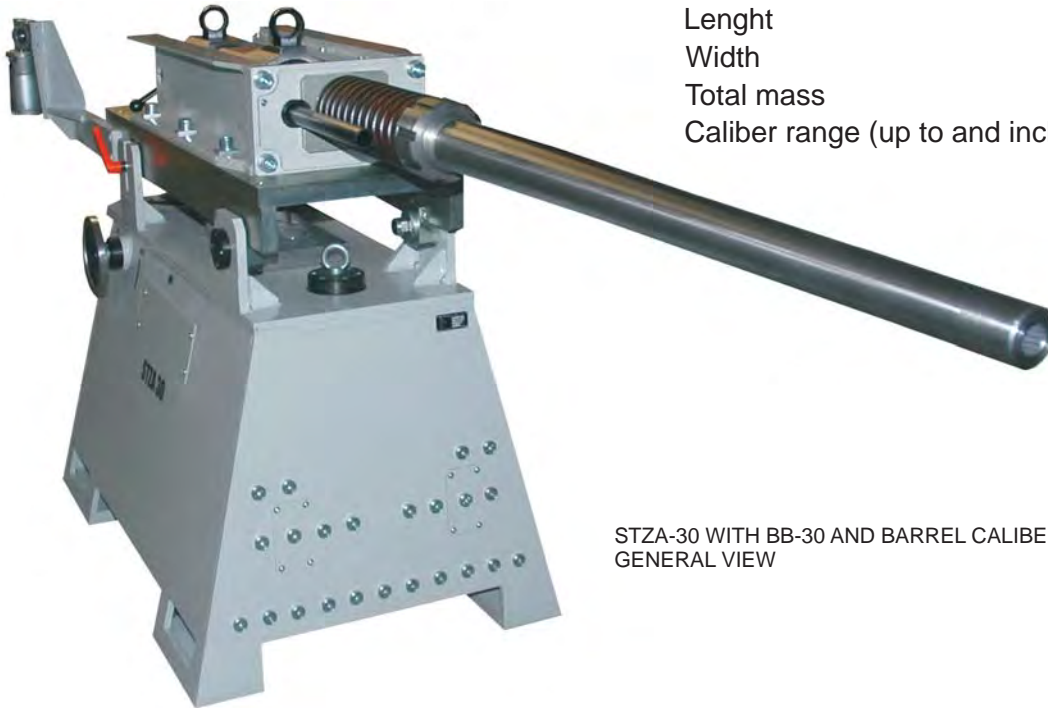

STZA-30 FIXED FIRING REST

TECHNICAL PARAMETERS

Height	1035 mm
Length	1400 mm
Width	860 mm
Total mass	2050 kg
Caliber range (up to and including)	30 mm

STZA-30 WITH BB-30 AND BARREL CALIBER 30x165 mm
 GENERAL VIEW