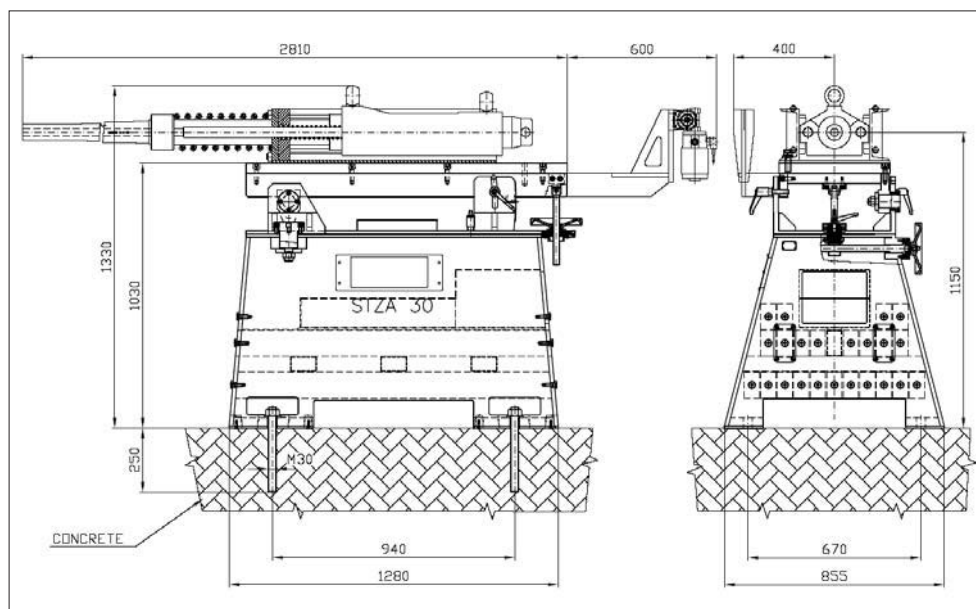

STZA-30 FIXED FIRING REST

TECHNICAL PARAMETERS

Height	1035 mm
Length	1400 mm
Width	860 mm
Total mass	2050 kg
Caliber range (up to and including)	30 mm

STZA-30 WITH BB-30 AND BARREL CALIBER 30x165 mm
 GENERAL VIEW

BACK VIEW

SIDE VIEW