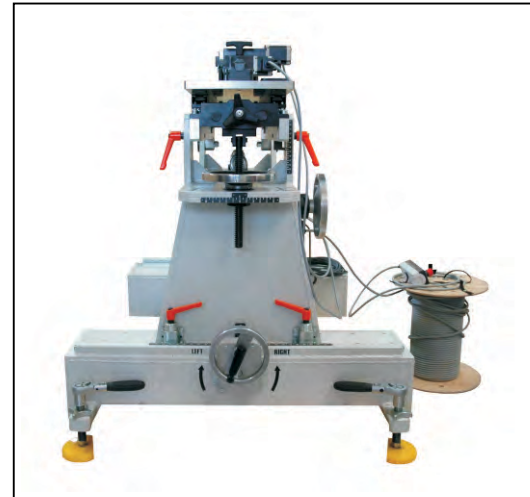

STZA 20 MOBILE FIRING REST

STZA 20 - Rear view

STZA 20 Mobile firing rest with BB-20 Ballistic Breech

STZA 20 - Informative design

TECHNICAL PARAMETERS

Height	1040 mm
Length	1570 mm
Width	1000 mm
Total mass	815 kg
Caliber range	up to 20 mm

STZA 20 - Front view