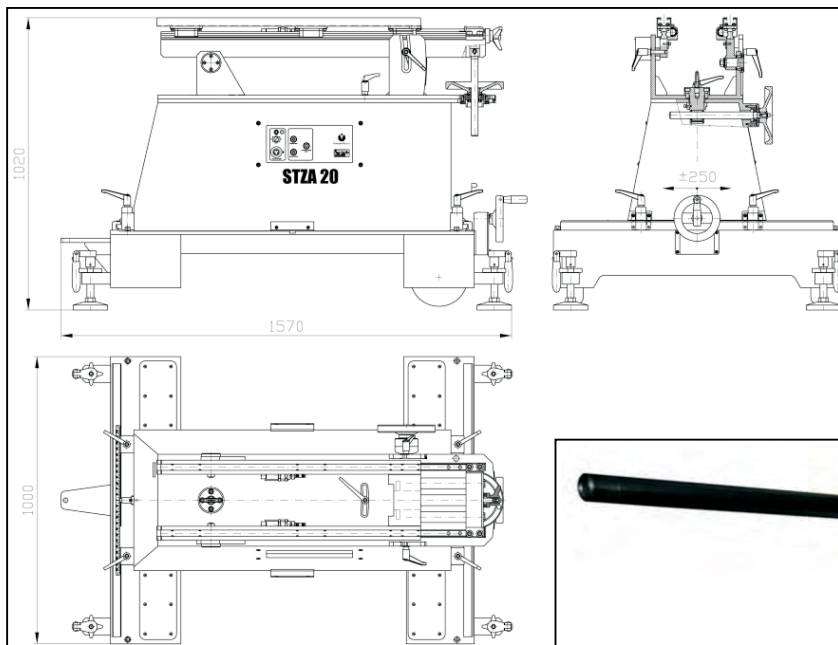

STZA 20 MOBILE FIRING REST

STZA 20 - Rear view

STZA 20 Mobile firing rest with BB-20 Ballistic Breech

STZA 20 - Informative design

TECHNICAL PARAMETERS

Height	1040 mm
Length	1570 mm
Width	1000 mm
Total mass	815 kg
Caliber range	up to 20 mm

STZA 20 - Front view