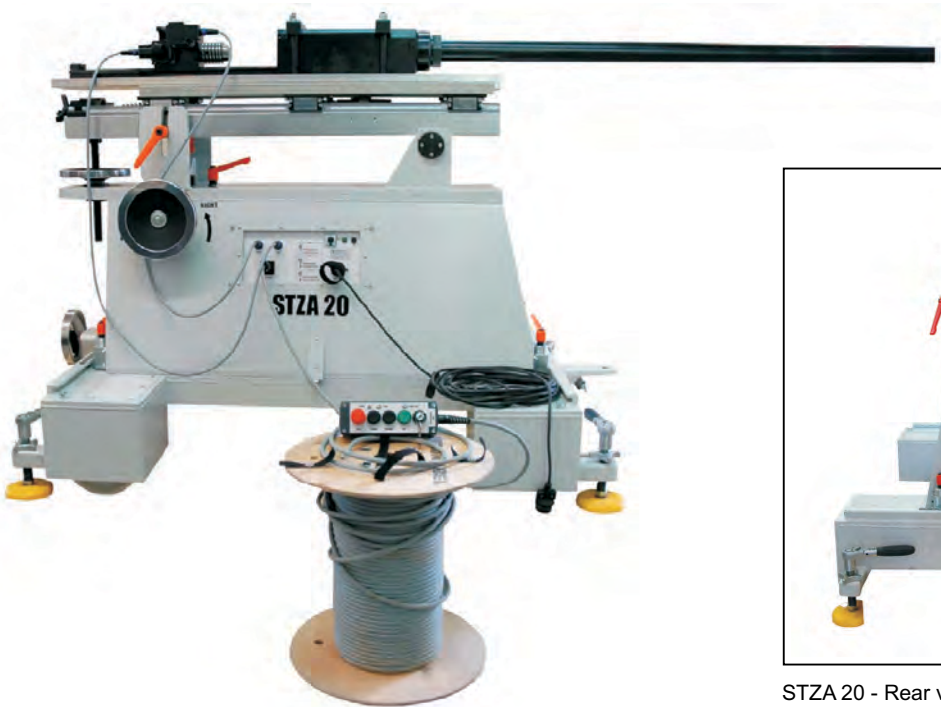

STZA 20 MOBILE FIRING REST

STZA 20 - Rear view

STZA 20 Mobile firing rest with BB-20 Ballistic Breech

STZA 20 - Informative design

TECHNICAL PARAMETERS

Height	1040 mm
Length	1570 mm
Width	1000 mm
Total mass	815 kg
Caliber range	up to 20 mm

STZA 20 - Front view