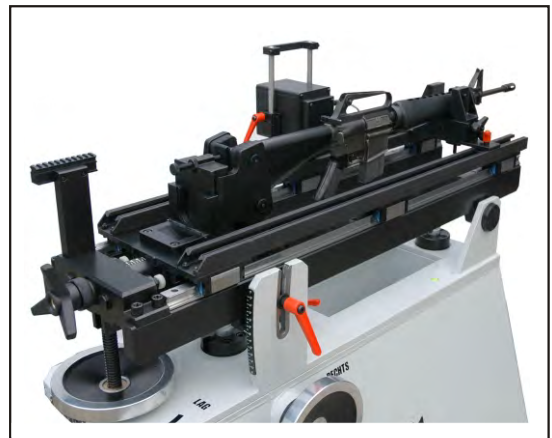

STZA-14 FIXED FIRING REST

TECHNICAL PARAMETERS

Height	1035 mm
Length	1200 mm
Width	700 mm
Total mass	330 kg
Caliber range (up to and including)	12,7 mm

STZA 14 GENERAL VIEW

REMOTE FIRE CONTROL

PISTOLS AND REVOLVERS CLAMPING ADAPTORS

LONG GUNS CLAMPING ADAPTOR (BACK VIEW)

UZ-67 ADAPTOR (PRIM X)

UZ-2002 MOUNTING

LONG GUNS CLAMPING ADAPTOR (FRONT VIEW)