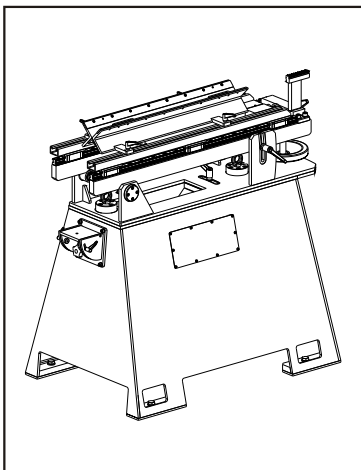

STZA-14 FIXED FIRING REST

TECHNICAL PARAMETERS

Height	1035 mm
Length	1200 mm
Width	700 mm
Total mass	330 kg
Caliber range (up to and including)	12,7 mm

STZA 14 GENERAL VIEW

REMOTE FIRE CONTROL

PISTOLS AND REVOLVERS CLAMPING ADAPTORS

LONG GUNS CLAMPING ADAPTOR (BACK VIEW)

UZ-67 ADAPTOR (PRIM X)

UZ-2002 MOUNTING

LONG GUNS CLAMPING ADAPTOR (FRONT VIEW)