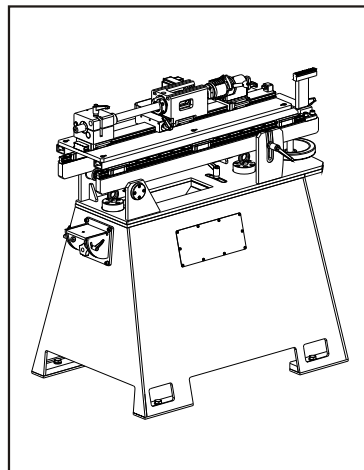

STZA-14 FIXED FIRING REST

TECHNICAL PARAMETERS

Height	1035 mm
Length	1200 mm
Width	700 mm
Total mass	330 kg
Caliber range (up to and including)	12,7 mm

STZA 14 GENERAL VIEW

REMOTE FIRE CONTROL

PISTOLS AND REVOLVERS CLAMPING ADAPTORS

LONG GUNS CLAMPING ADAPTOR (BACK VIEW)

UZ-67 ADAPTOR (PRIM X)

UZ-2002 MOUNTING

LONG GUNS CLAMPING ADAPTOR (FRONT VIEW)