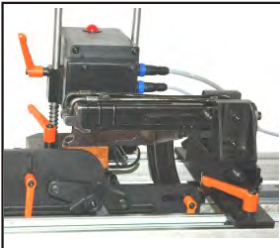

REMOTE FIRE CONTROL DEVICE