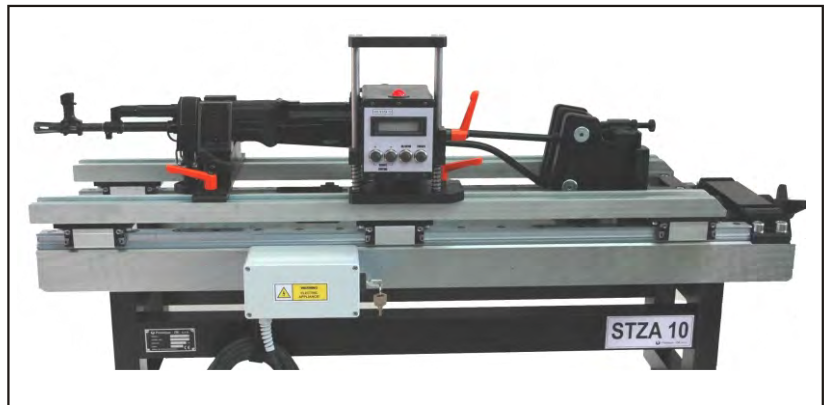

LONG GUNS CLAMPING ADAPTOR (LEFT VIEW)