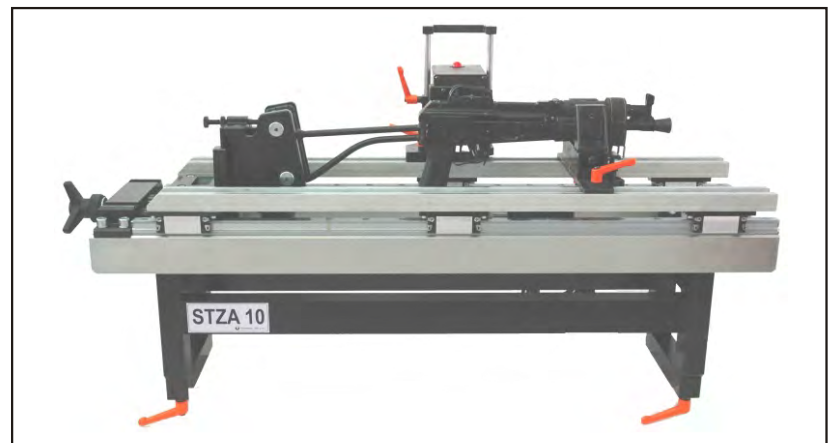

LONG GUNS CLAMPING ADAPTOR (RIGHT VIEW)