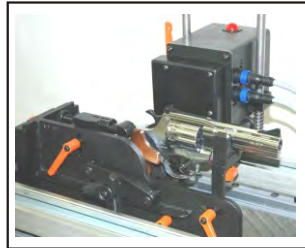

REMOTE FIRE CONTROL DEVICE