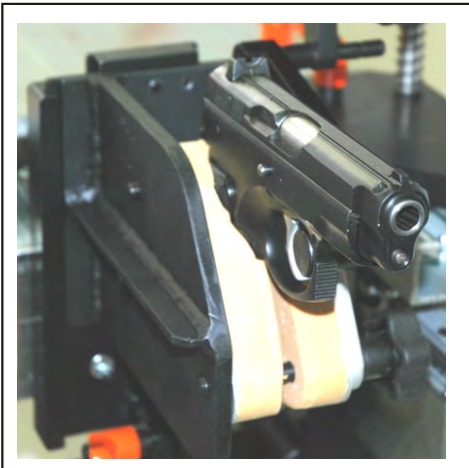

### TECHNICAL PARAMETERS

Height	380 mm
Length	1330 mm
Width	280 mm
Total mass	70 kg

STZA 10 GENERAL VIEW

STZA 10 "3D" VIEW

### LONG GUNS CLAMPING ADAPTOR (LEFT VIEW)