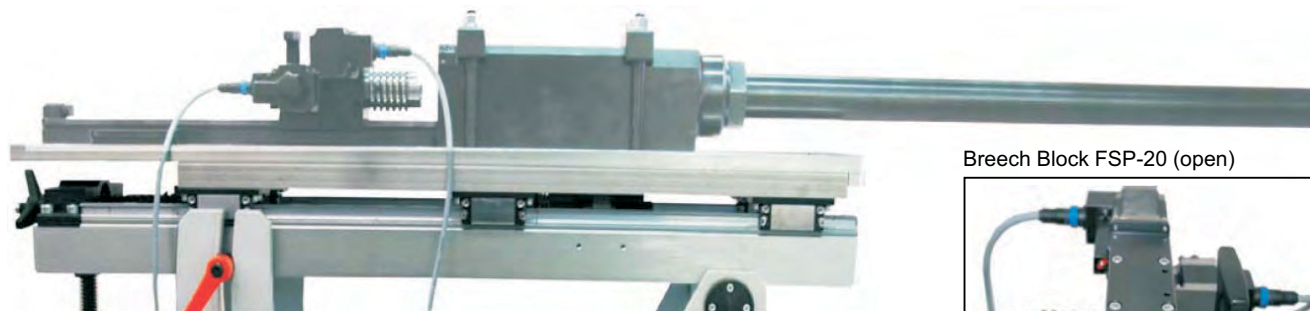

FRAGMENT SIMULATOR CALIBER 20mm

TECHNICAL PARAMETERS

Muzzle velocity	800 to 1300 m·s ⁻¹ (barrel 20 102mm)
Muzzle velocity	800 to 1400 m·s ⁻¹ (barrel 20 139mm)
Muzzle velocity	800 to 1800 m·s ⁻¹ (barrel Prototypa FSP-20/1800)
Height	165 mm
Legth	2705 mm (ballistic barrel including)
Width	240 mm
Total mass	70 kg

Breech Block FSP-20 (locked)

Breech Block FSP-20 (open)

BB-20 Ballistic Breech + Breech Block FSP-20 + Barrel Prototypa FSP-20/1800

BB-20 Ballistic Breech + Barrel 20 102mm on STZA-20 Firing Rest

Cartridge 20 102mm - Electrical primer
 Cartridge 20 139mm - Percussion primer

BB-20 Ballistic Breech + Barrel 20 102mm