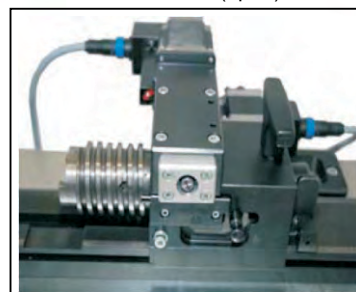

FRAGMENT SIMULATOR CALIBER 20mm

TECHNICAL PARAMETERS

Muzzle velocity	800 to 1300 m·s ⁻¹ (barrel 20 102mm)
Muzzle velocity	800 to 1400 m·s ⁻¹ (barrel 20 139mm)
Muzzle velocity	800 to 1800 m·s ⁻¹ (barrel Prototypa FSP-20/1800)
Height	165 mm
Legth	2705 mm (ballistic barrel including)
Width	240 mm
Total mass	70 kg

Breech Block FSP-20 (locked)

Breech Block FSP-20 (open)

BB-20 Ballistic Breech + Breech Block FSP-20 + Barrel Prototypa FSP-20/1800

BB-20 Ballistic Breech + Barrel 20 102mm on STZA-20 Firing Rest

Cartridge 20 102mm - Electrical primer
 Cartridge 20 139mm - Percussion primer

BB-20 Ballistic Breech + Barrel 20 102mm