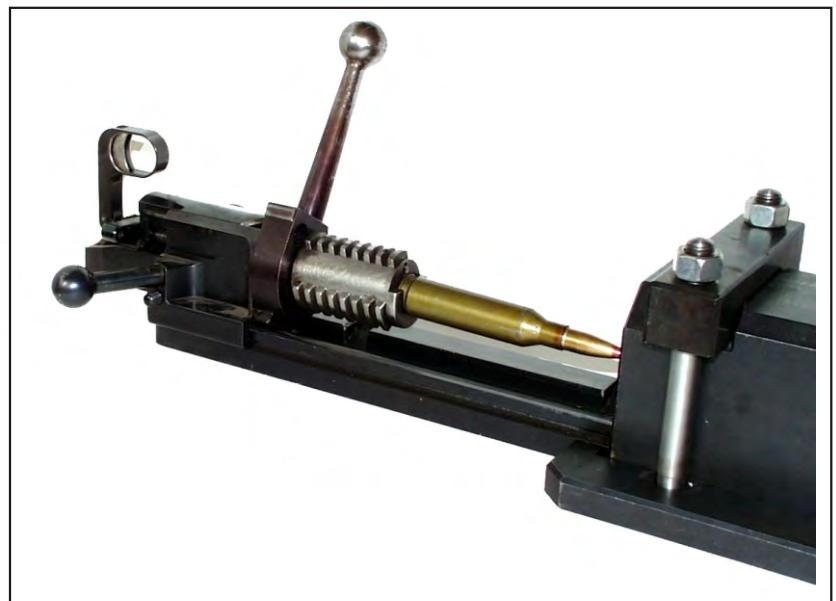

## BB-20 BALLISTIC BREECH

RANGE OF CALIBERS: 12,7 x 107 mm  
 12,7 x 99 mm  
 14,5 x 114 mm  
 20 x 102 mm  
 20 x 139 mm  
 20mm FSP-20/1300  
 20mm FSP-20/1800  
 23 mm ZU  
 23 mm GSh

### TECHNICAL PARAMETERS

Total mass	50 kg
Mass of ballistic barrel caliber 12.7 mm	12.6 kg
Total length with ballistic barrel caliber 12.7 mm	1450 mm
Width	110 mm
Height	150 mm

VIEW FROM THE TOP

BBB-14.5x114mm BREECH BLOCK