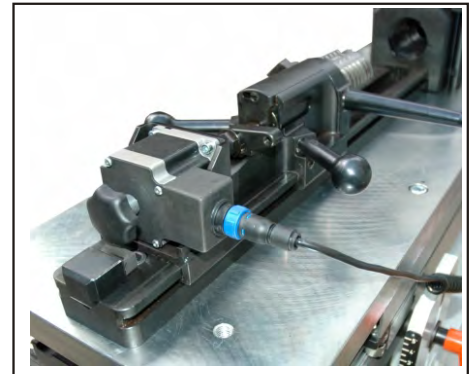

## BB-20 BALLISTIC BREECH

RANGE OF CALIBERS: 12,7 x 107 mm  
 12,7 x 99 mm  
 14,5 x 114 mm  
 20 x 102 mm  
 20 x 139 mm  
 20mm FSP-20/1300  
 20mm FSP-20/1800  
 23 mm ZU  
 23 mm GSh

### TECHNICAL PARAMETERS

Total mass	50 kg
Mass of ballistic barrel caliber 12.7 mm	12.6 kg
Total length with ballistic barrel caliber 12.7 mm	1450 mm
Width	110 mm
Height	150 mm

VIEW FROM THE TOP

BBB-14.5x114mm BREECH BLOCK